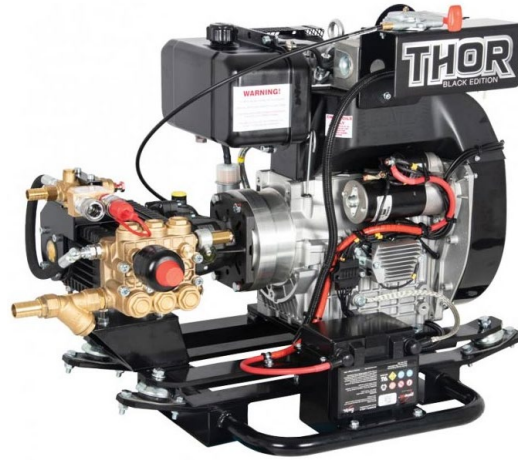

## Thor Black Edition Skid Diesel Pressure Washer

Heavy duty cold water pressure washer

- Skid mounted pressure washer
- Heavy duty skid with dampening rubbers
- 200 – 500 bar pressure
- Hatz twin-cylinder diesel engine
- Interpump 66 Series pump
- 15-41 litres per minute
- 7 litre fuel tank

Note: The Thor Skid is not provided with lance/hoses, although these can be supplied as optional extras.

The Thor Black Edition Skid is a heavy-duty pressure washer, suitable for use in challenging environments. Performance is enhanced, due to the super heavy-duty, robust skid, with dampening rubbers and the RS500 gearbox drive, with Vibroflex coupling. Pressure is controlled via an unloader valve and preset safety valve.

Thor skid pressure washer features:

- Electric start with battery
- Powerful Hatz 2G40 engine with oil alert
- Interpump 66 series pump
- Soft start unloader valve
- Fuel cut-off solenoid for ignition key shut down
- Ignition panel with digital hour meter and warning lights

The Thor 412000 skid features a twin outlet for dual operation.